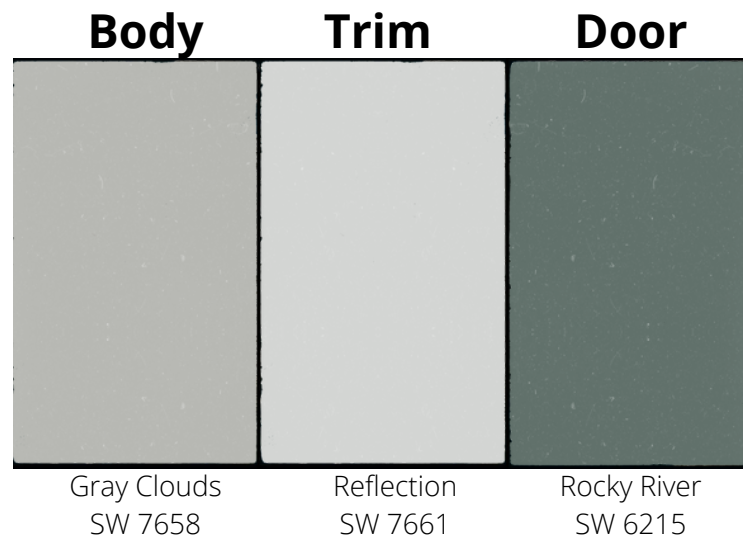

Scheme 14

Body	Trim	Door
		
Neutral Ground SW 7568	Urban Putty SW 7532	St. Bart's SW 7614

Scheme 15

Body	Trim	Door
		
Koi Pond SW 7727	Alabaster SW 7008	Tea Chest SW 6103

Scheme 16

Scheme 17

Scheme 18

Scheme 19