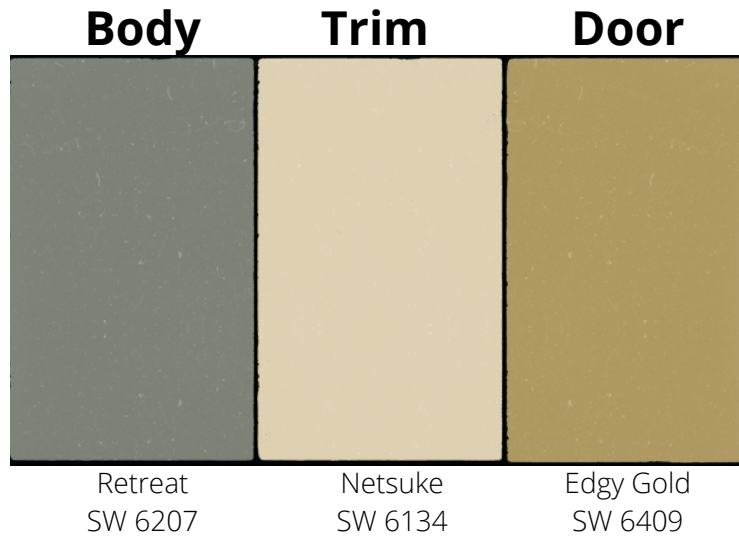

COPPER RIDGE HOA EXTERIOR PAINT COLOR SCHEMES

Please reference the scheme number in your ARC request

Scheme 1

Scheme 2

Scheme 3

Scheme 4

Scheme 5

Scheme 6

Scheme 7

Scheme 8

Scheme 9

Scheme 10

Scheme 11

Scheme 12

Scheme 13

Body	Trim	Door
		
Banana Cream SW 6673	Extra White SW 7006	Roycroft Brass SW 2843