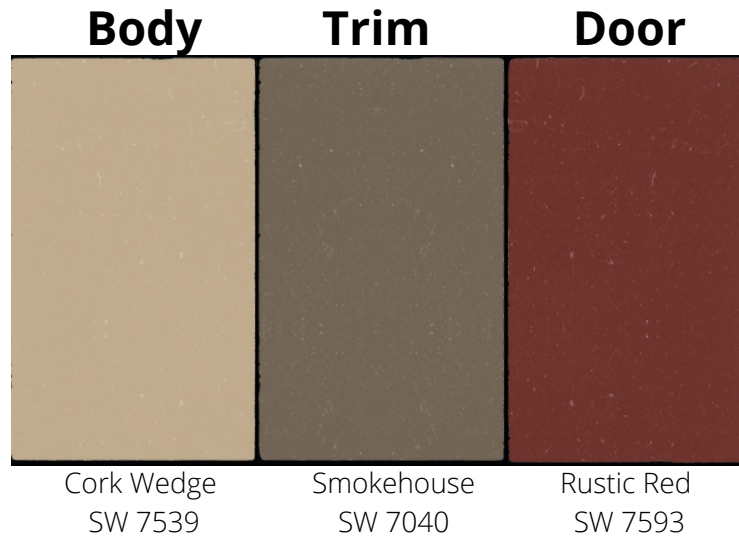

Scheme 7

Scheme 8

Scheme 9

Scheme 10

Scheme 11

Scheme 12

Scheme 13

Body	Trim	Door
		
Banana Cream SW 6673	Extra White SW 7006	Roycroft Brass SW 2843