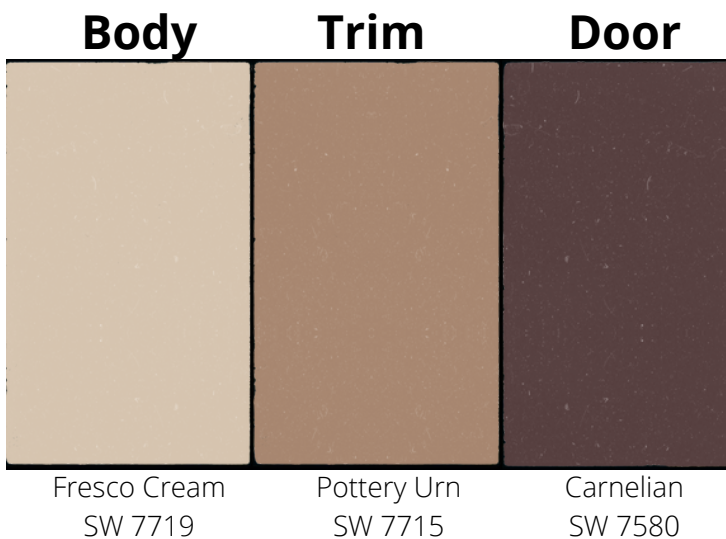

COPPER RIDGE HOA EXTERIOR PAINT COLOR SCHEMES

Please reference the scheme number in your ARC request

Scheme 1

Scheme 2

Scheme 3

Scheme 4

Scheme 5

Scheme 6

Scheme 7

Scheme 8

Scheme 9

Scheme 10

Scheme 11

Scheme 12

Scheme 13

Body	Trim	Door
		
Banana Cream SW 6673	Extra White SW 7006	Roycroft Brass SW 2843