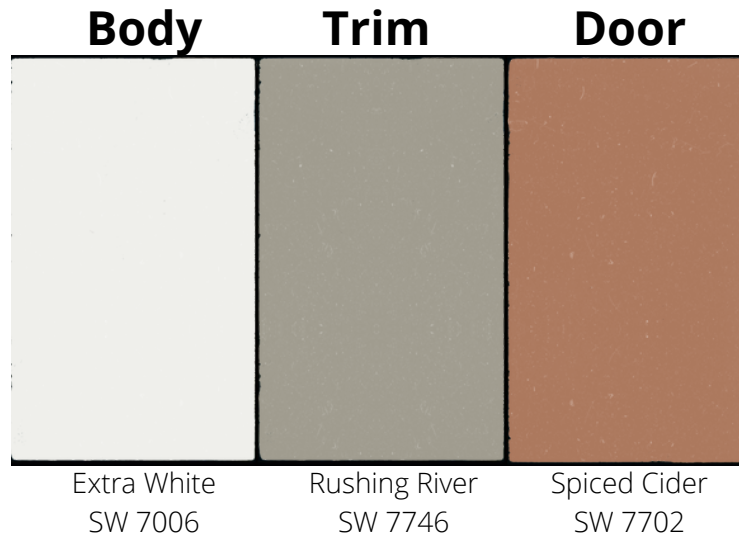

COPPER RIDGE HOA EXTERIOR PAINT COLOR SCHEMES

Please reference the scheme number in your ARC request

Scheme 1

Scheme 2

Scheme 3

Scheme 4

Scheme 5

Scheme 6