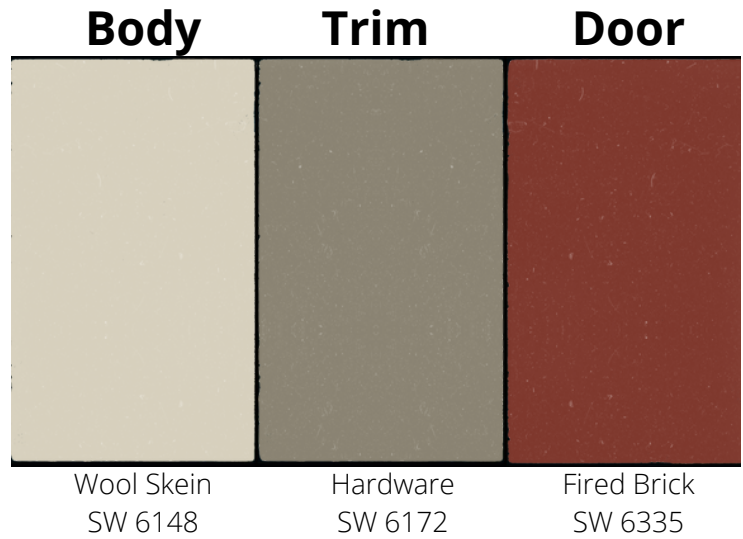

Scheme 14

Body	Trim	Door
		
Neutral Ground SW 7568	Urban Putty SW 7532	St. Bart's SW 7614

Scheme 15

Body	Trim	Door
		
Koi Pond SW 7727	Alabaster SW 7008	Tea Chest SW 6103

Scheme 16

Scheme 17

Scheme 18

Scheme 19

Scheme 20

Scheme 21

Scheme 22

Scheme 23

Scheme 24

Scheme 25

Scheme 26

Scheme 27