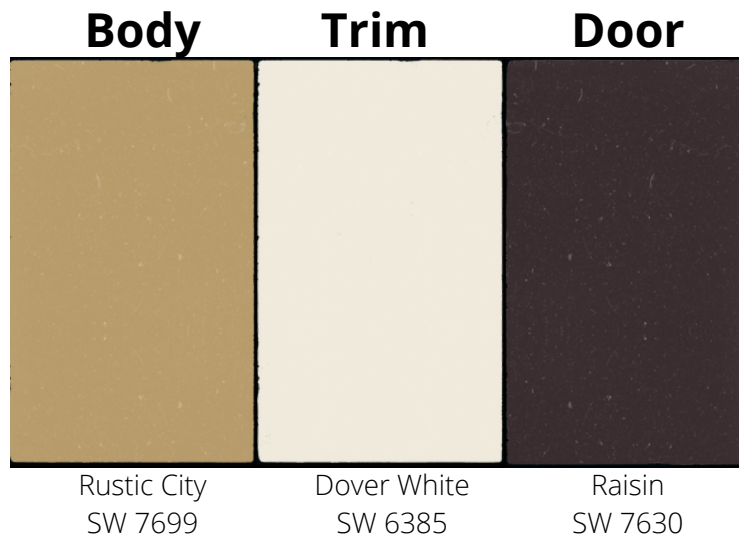

COPPER RIDGE HOA EXTERIOR PAINT COLOR SCHEMES

Please reference the scheme number in your ARC request

Scheme 1

Scheme 2

Scheme 3

Scheme 4

Scheme 5

Scheme 6

Scheme 7

Scheme 8

Scheme 9

Scheme 10

Scheme 11

Scheme 12

Scheme 13

Body	Trim	Door
		
Banana Cream SW 6673	Extra White SW 7006	Roycroft Brass SW 2843