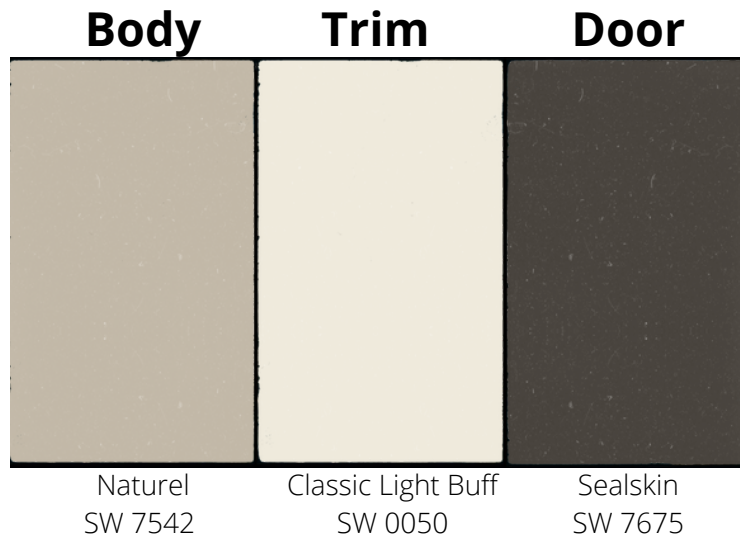

Scheme 16

Scheme 17

Scheme 18