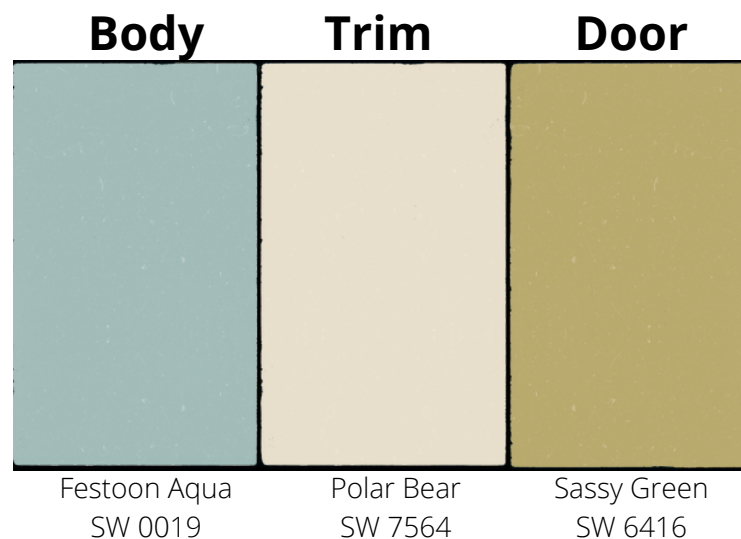

Scheme 7

Scheme 8

Scheme 9

Scheme 10

Scheme 11

Scheme 12

Scheme 13

Body	Trim	Door
		
Banana Cream SW 6673	Extra White SW 7006	Roycroft Brass SW 2843