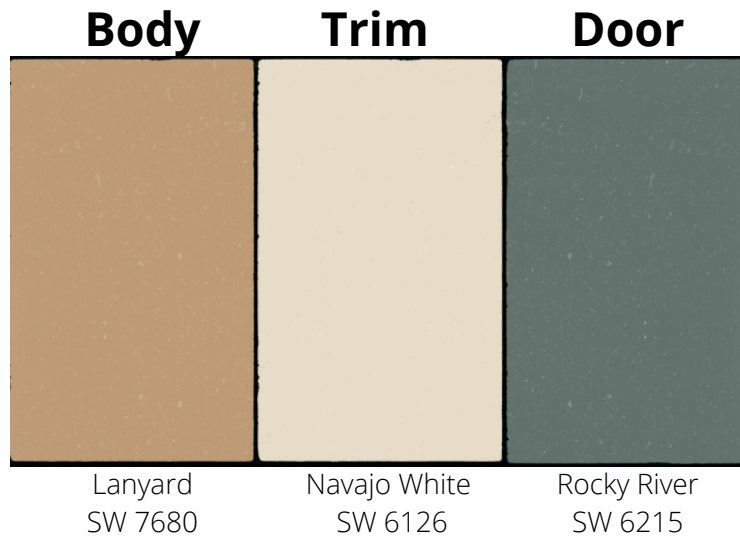

Scheme 14

Body	Trim	Door
		
Neutral Ground SW 7568	Urban Putty SW 7532	St. Bart's SW 7614

Scheme 15

Body	Trim	Door
		
Koi Pond SW 7727	Alabaster SW 7008	Tea Chest SW 6103

Scheme 16

Scheme 17

Scheme 18

Scheme 19

Scheme 20

Scheme 21

Scheme 22

Scheme 23

Scheme 24

Scheme 25

Scheme 26

Scheme 27