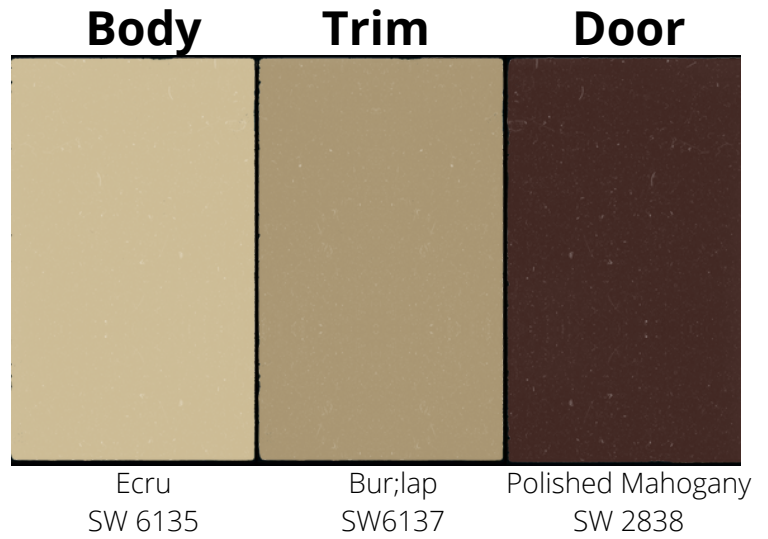

Scheme 14

Body	Trim	Door
		
Neutral Ground SW 7568	Urban Putty SW 7532	St. Bart's SW 7614

Scheme 15

Body	Trim	Door
		
Koi Pond SW 7727	Alabaster SW 7008	Tea Chest SW 6103

Scheme 16

Scheme 17

Scheme 18

Scheme 19

Scheme 20

Scheme 21

Scheme 22

Scheme 23

Scheme 24

Scheme 25

Scheme 26

Scheme 27