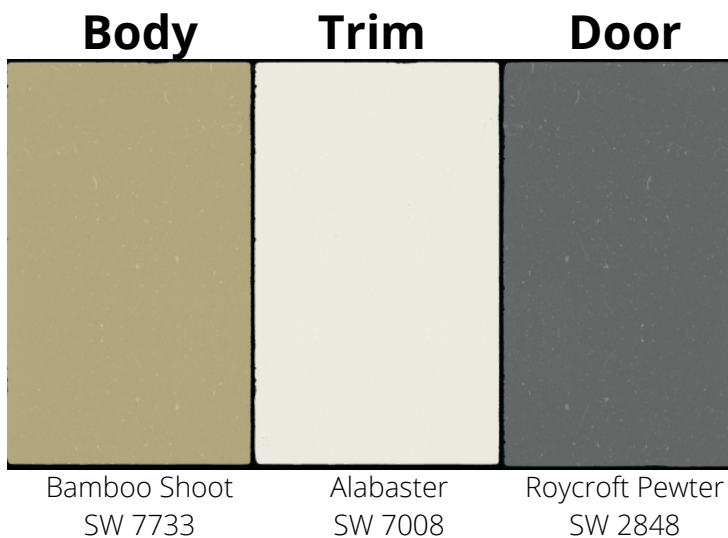

COPPER RIDGE HOA EXTERIOR PAINT COLOR SCHEMES

Please reference the scheme number in your ARC request

Scheme 1

Scheme 2

Scheme 3

Scheme 4

Scheme 5

Scheme 6