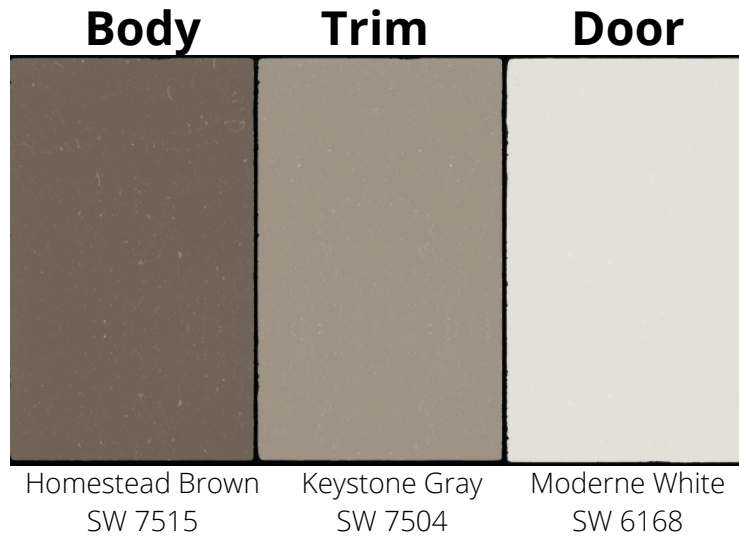

COPPER RIDGE HOA EXTERIOR PAINT COLOR SCHEMES

Please reference the scheme number in your ARC request

Scheme 1

Scheme 2

Scheme 3

Scheme 4

Scheme 5

Scheme 6